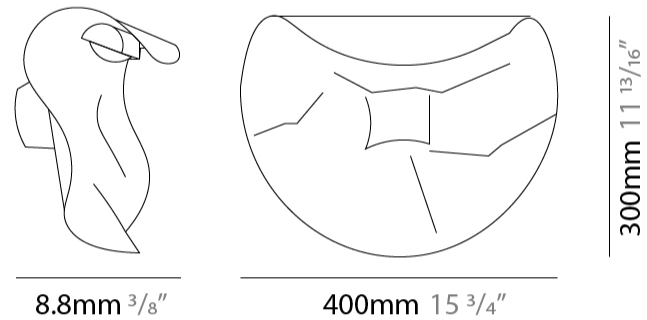

NON SO! SURFACE

D132134- _____
base number

1. To build a product code in our configurator select the specify button on the base model # product page
2. To build a manual product code on this datasheet choose from the options listed below in blue font and add the suffix to the base model #

GENERAL

Series: Non So!
Brand: Knikerboker
Division: Design
Mounting Type: Surface
Mounting Location: Wall
Subcategory: Ambient

PHYSICAL

Shape: Abstract
Length (mm): 400
Length (in): 15 3/4
Height (mm): 300
Height (in): 11 13/16
Extension (mm): 180
Extension (in): 7 1/16
Light Distribution: Indirect
Fixture Finish: EWH / EBK / MAN / COF / PRD / SLF / GLF / CLF / BRL / EWS / EWG / EWC / EWR / EBS / EBG / EBC / EBC / EBB / MAS / MAD / MAC / MAB / COS / CGO / CCL / CBL / PRS / PRG / PRC / PRB
Fixture Material: Metal

ELECTRICAL

Lamp Type: LED
Input Wattage (W): 10.5
Total Output Wattage (W): 10
Dimming: Tri-Mode (Non-Dimming and Phase Dimming (120Vac only) and 0-10V Dimming)
Driver Included: Yes
Driver Location: Integrated
Driver Type: Constant Current - Universal
Driver Class: Class 2
Input Voltage (V): 120 - 277
Constant Current (MA): 250

LED

Number of LEDs: 1
Color Temperature (°K): 3000
Max. Delivered Lumen (lm): 1100
CRI: >85 CRI
Lamp Life (hrs): 50000

OPTICAL

RATINGS AND CERTIFICATIONS

Certified By: Certified for North American Standards
IP rating: IP20

PROJECT
TYPE
SPECIFIER
QUANTITY
DATE