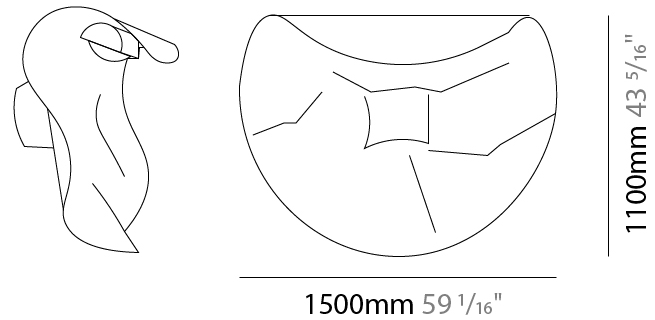

NON SO! SURFACE

D132142- _____
base number

1. To build a product code in our configurator select the specify button on the base model # product page
2. To build a manual product code on this datasheet choose from the options listed below in blue font and add the suffix to the base model #

GENERAL

Series: Non So!
Brand: Knikerboker
Division: Design
Mounting Type: Surface
Mounting Location: Ceiling
Subcategory: Ambient

PHYSICAL

Shape: Abstract
Length (mm): 1500
Length (in): 59 1/16
Height (mm): 1100
Height (in): 43 5/16
Extension (mm): 400
Extension (in): 15 3/4
Light Distribution: Indirect
Fixture Finish: EWH / EBK / MAN / COF / PRD / SLF / GLF / CLF / BRL / EWS / EWG / EWC / EWR / EBS / EBG / EBC / EBC / EBB / MAS / MAD / MAC / MAB / COS / CGO / CCL / CBL / PRS / PRG / PRC / PRB
Fixture Material: Metal

ELECTRICAL

Lamp Type: LED
Input Wattage (W): 42
Total Output Wattage (W): 40
Dimming: Tri-Mode (Non-Dimming and Phase Dimming (120Vac only) and 0-10V Dimming)
Driver Included: Yes
Driver Location: Integrated
Driver Type: Constant Current - Universal
Driver Class: Class 2
Input Voltage (V): 120 - 277
Constant Current (MA): 250
Upon Request: 0-10Vdc dimming / Phase dimming @120Vac / Non-dimming 120/277Vac

LED

Number of LEDs: 4
Color Temperature (°K): 3000
Max. Delivered Lumen (lm): 4400
CRI: >85 CRI
Lamp Life (hrs): 50000

OPTICAL

RATINGS AND CERTIFICATIONS

Certified By: Certified for North American Standards
IP rating: IP20