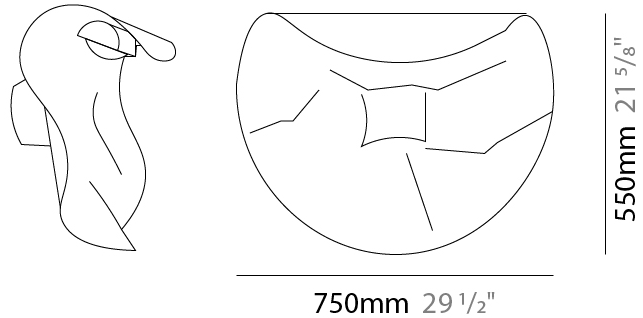

NON SO! SURFACE

D132140- _____
base number

1. To build a product code in our configurator select the specify button on the base model # product page
2. To build a manual product code on this datasheet choose from the options listed below in blue font and add the suffix to the base model #

GENERAL

Series: Non So!
Brand: Knikerboker
Division: Design
Mounting Type: Surface
Mounting Location: Ceiling
Subcategory: Ambient

PHYSICAL

Shape: Abstract
Length (mm): 750
Length (in): 29 1/2
Height (mm): 550
Height (in): 21 5/8
Extension (mm): 280
Extension (in): 11
Light Distribution: Indirect
Fixture Finish: EWH / EBK / MAN / COF / PRD / SLF / GLF / CLF / BRL / EWS / EWG / EWC / EWR / EBS / EBG / EBC / EBC / EBB / MAS / MAD / MAC / MAB / COS / CGO / CCL / CBL / PRS / PRG / PRC / PRB
Fixture Material: Metal

ELECTRICAL

Lamp Type: LED
Input Wattage (W): 21
Total Output Wattage (W): 20
Dimming: Tri-Mode (Non-Dimming and Phase Dimming (120Vac only) and 0-10V Dimming)
Driver Included: Yes
Driver Location: Integrated
Driver Type: Constant Current - Universal
Driver Class: Class 2
Input Voltage (V): 120 - 277
Constant Current (MA): 250
Upon Request: 0-10Vdc dimming / Phase dimming @120Vac / Non-dimming 120/277Vac

LED

Number of LEDs: 2
Color Temperature (°K): 3000
Max. Delivered Lumen (lm): 2200
CRI: >85 CRI
Lamp Life (hrs): 50000

OPTICAL

RATINGS AND CERTIFICATIONS

Certified By: Certified for North American Standards
IP rating: IP20